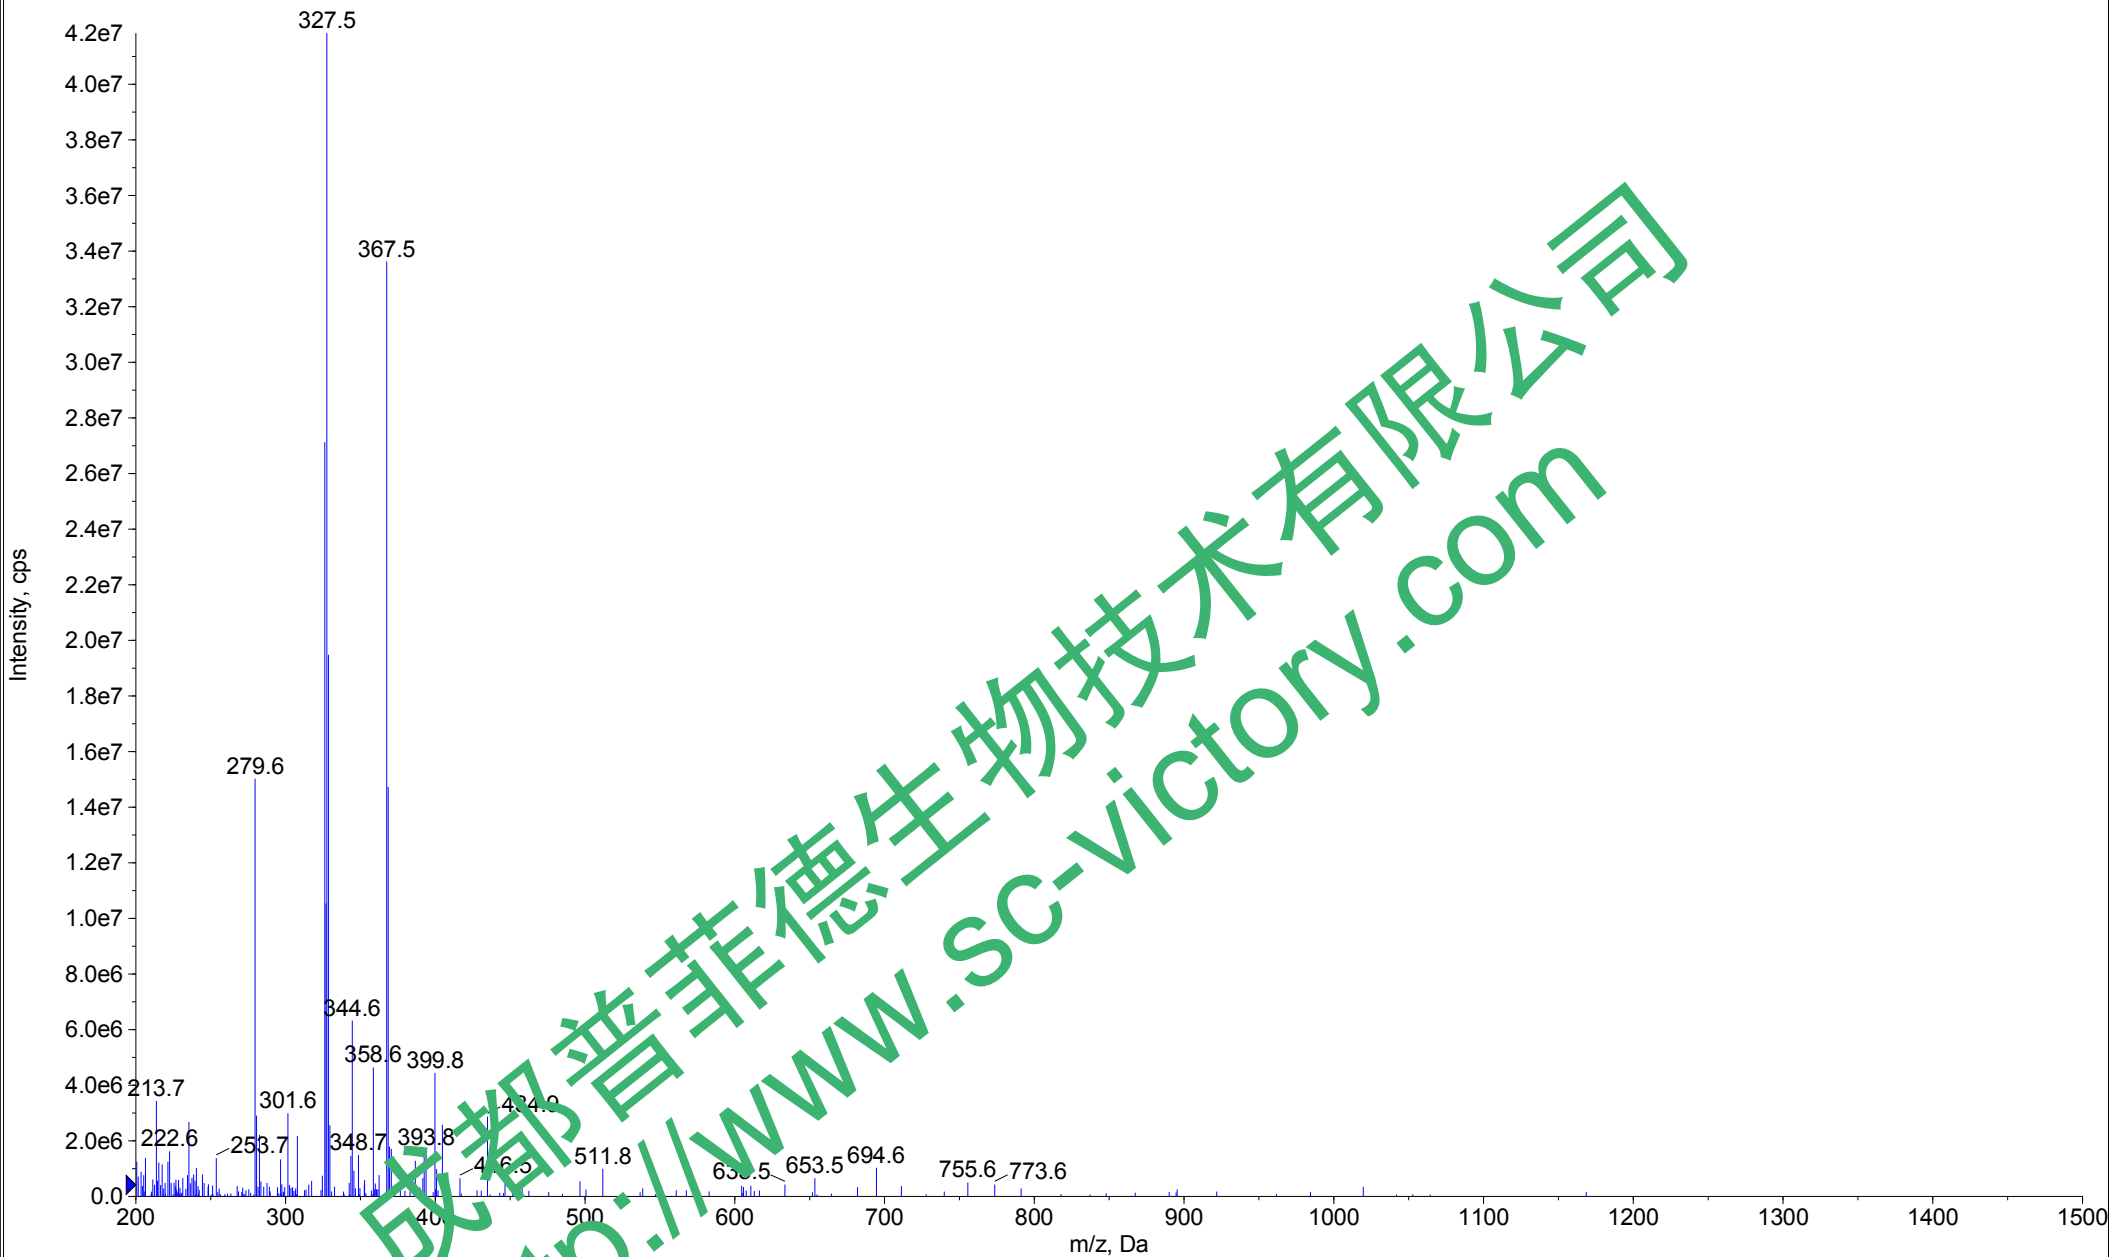

+Q1: 1.136 min from Sample 14 (yebaihejian) of DataSET1.wiff (Turbo Spray), Centroided

Max. 4.2e7 cps

成都普菲德生物技术有限公司  
<http://www.sc-victory.com>